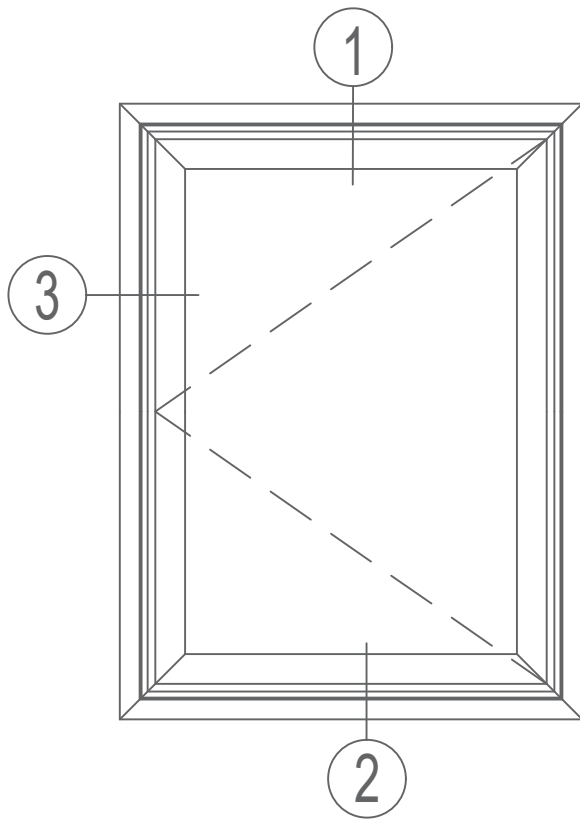

800 SERIES 2" CASEMENT